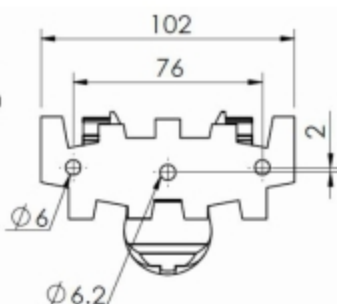

# FK

Chain	Link
-------	------

FKTP 5  
Plain chain  
Length 5mt

FKTL 102

Chain	Link
-------	------

FKTP 5A  
Closed top chain  
Length 5mt

FKTL 102 A

Chain	Link
-------	------

# FK

Chain	Link
-------	------

FKTP 5 TF                      FKTL 102 TF

Steel top chain

Length 5mt

Chain	Link
-------	------

FKTF 5X\_A                      FKTL 105X\_A

FKTF 5X15A h=15 mm

FKTF 5X20A h=20 mm

FKTF 5X30A h=30 mm

FKTF 5X40A h=40 mm

Cleated chain

Length 5mt