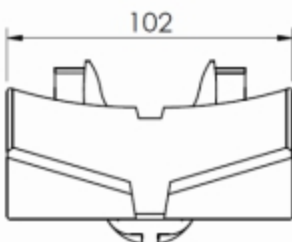

# FK

Chain	Link
-------	------

FKTP 5  
Plain chain  
Length 5mt

FKTL 102

Chain	Link
-------	------

FKTP 5A  
Closed top chain  
Length 5mt

FKTL 102 A

Chain	Link
-------	------

# FK

Chain	Link
-------	------

FKTP 5 TF                      FKTL 102 TF

Steel top chain

Length 5mt

Chain	Link
-------	------

FKTF 5X\_A                      FKTL 105X\_A

FKTF 5X15A h=15 mm

FKTF 5X20A h=20 mm

FKTF 5X30A h=30 mm

FKTF 5X40A h=40 mm

Cleated chain

Length 5mt