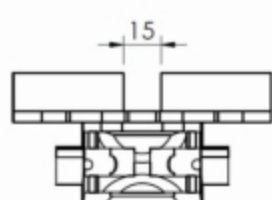

# FK

Chain	Link
-------	------

FKTP 5 TF                      FKTL 102 TF

Steel top chain

Length 5mt

Chain	Link
-------	------

FKTF 5X\_A                      FKTL 105X\_A

FKTF 5X15A h=15 mm

FKTF 5X20A h=20 mm

FKTF 5X30A h=30 mm

FKTF 5X40A h=40 mm

Cleated chain

Length 5mt