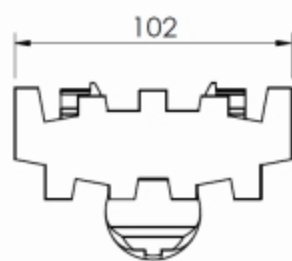

# FK

Chain	Link
-------	------

FKTP 5  
Plain chain  
Length 5mt

FKTL 102

Chain	Link
-------	------

FKTP 5A  
Closed top chain  
Length 5mt

FKTL 102 A

Chain	Link
-------	------

# FK

Chain	Link
-------	------

FKTP 5 TF                      FKTL 102 TF

Steel top chain

Length 5mt

Chain	Link
-------	------

FKTF 5X\_A                      FKTL 105X\_A

FKTF 5X15A h=15 mm

FKTF 5X20A h=20 mm

FKTF 5X30A h=30 mm

FKTF 5X40A h=40 mm

Cleated chain

Length 5mt