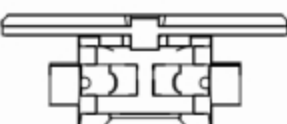

# FK

Chain	Link
-------	------

FKTP 5  
Plain chain  
Length 5mt

FKTL 102

Chain	Link
-------	------

FKTP 5A  
Closed top chain  
Length 5mt

FKTL 102 A

Chain	Link
-------	------