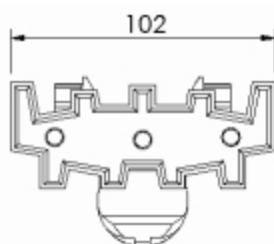

# FK

Chain	Link
-------	------

FKTP 5  
Plain chain  
Length 5mt

FKTL 102

Chain	Link
-------	------

FKTP 5A  
Closed top chain  
Length 5mt

FKTL 102 A

Chain	Link
-------	------

FKTF 5 U  
Universal chain  
Length 5mt

FKTL 102 U

# FK

Chain	Link
-------	------

FKTP 5 TF                      FKTL 102 TF

Steel top chain

Length 5mt

Chain	Link
-------	------

FKTF 5X\_A                      FKTL 105X\_A

FKTF 5X15A h=15 mm

FKTF 5X20A h=20 mm

FKTF 5X30A h=30 mm

FKTF 5X40A h=40 mm

Cleated chain

Length 5mt