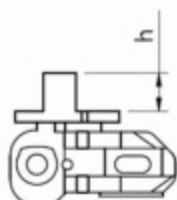

# FK

Chain	Link
-------	------

FKTP 5 TF                      FKTL 102 TF

Steel top chain

Length 5mt

Chain	Link
-------	------

FKTF 5X\_A                      FKTL 105X\_A

FKTF 5X15A h=15 mm

FKTF 5X20A h=20 mm

FKTF 5X30A h=30 mm

FKTF 5X40A h=40 mm

Cleated chain

Length 5mt