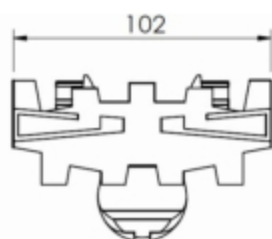

# FK

Chain	Link
-------	------

FKTP 5  
Plain chain  
Length 5mt

FKTL 102

Chain	Link
-------	------

FKTP 5A  
Closed top chain  
Length 5mt

FKTL 102 A

Chain	Link
-------	------

# FK

Chain	Link
-------	------

FKTP 5 TF                      FKTL 102 TF

Steel top chain

Length 5mt

Chain	Link
-------	------

FKTF 5X\_A                      FKTL 105X\_A

FKTF 5X15A h=15 mm

FKTF 5X20A h=20 mm

FKTF 5X30A h=30 mm

FKTF 5X40A h=40 mm

Cleated chain

Length 5mt